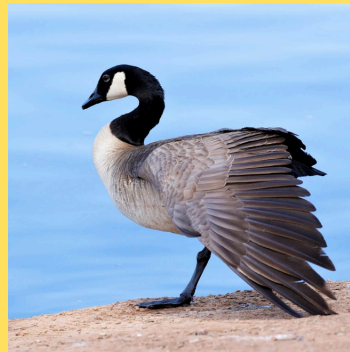

BIRDS OF PREY

- Cooper's hawk is a medium-sized hawk native to the North American continent and found from southern Canada to Mexico. This species was formerly placed in the genus Accipiter. As in many birds of prey, the male is smaller than the female.

- The red-tailed hawk is a bird of prey that breeds throughout most of North America, from the interior of Alaska and northern Canada to as far south as Panama and the West Indies. It is one of the most common members within the genus of Buteo in North America or worldwide.

BIRDS OF MAGIC JOHNSON

SHOREBIRD

- Black-necked stilt is a locally abundant shorebird of American wetlands and coastlines. It is found along the California Coast.

Image by All About Birds

DUCKS

- The American wigeon, also known as the baldpate, is a species of dabbling duck found in North America. Formerly assigned to Anas, this species is classified with the other wigeons in the dabbling duck genus Mareca.
- The Ruddy Duck occupies heavily vegetated habitats in North and South America as well as the British Isles, France, and Spain. Ruddy ducks were introduced to the United Kingdom in the 1940s where they have since established a growing population.

Image by Eastside Audubon

Image by National Audubon

FUN FACT: A Tundra Bean Goose, typically found in the Northern Tundra made its way to Magic Johnson Park. This rare Arctic visitor became a viral sensation among the SoCal birder community.