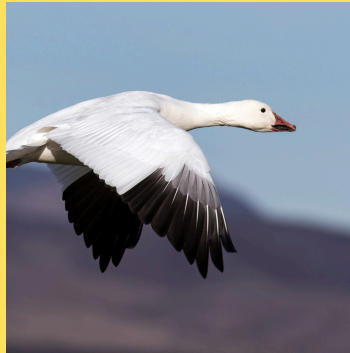

BIRDS OF PREY

- Cooper's hawk is a medium-sized hawk native to the North American continent and found from southern Canada to Mexico. This species was formerly placed in the genus Accipiter. As in many birds of prey, the male is smaller than the female.

- The red-tailed hawk is a bird of prey that breeds throughout most of North America, from the interior of Alaska and northern Canada to as far south as Panama and the West Indies. It is one of the most common members within the genus of Buteo in North America or worldwide.

BIRDS OF MAGIC JOHNSON

SHOREBIRD

- Black-necked stilt is a locally abundant shorebird of American wetlands and coastlines. It is found along the California Coast.

Image by All About Birds

DUCKS

- The American wigeon, also known as the baldpate, is a species of dabbling duck found in North America. Formerly assigned to Anas, this species is classified with the other wigeons in the dabbling duck genus Mareca.
- The Ruddy Duck occupies heavily vegetated habitats in North and South America as well as the British Isles, France, and Spain. Ruddy ducks were introduced to the United Kingdom in the 1940s where they have since established a growing population.

Images by All About Birds

GEESE

- The Snow Goose is native to North America. Both white and dark morphs exist, the latter often known as blue goose. Its name derives from the typically white plumage. The species was previously placed in the genus Chen, but is now included in the "gray goose" genus Anser.
- The Canada Goose is a large wild goose with a black head and neck, white cheeks, white under its chin, and a brown body. It is native to the arctic and temperate regions of North America, and it is occasionally found during migration across the Atlantic in northern Europe.